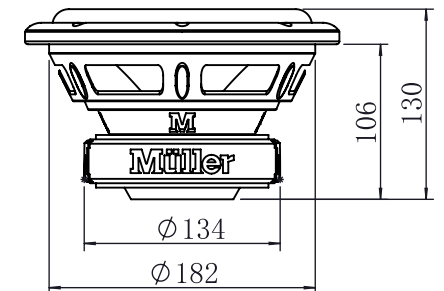

Müller

Sound der Inspiriert

USER MANUAL FOR

MUL-8S

8 INCH CAR SUBWOOFER

MUL-8S
8 Inch Car Subwoofer
Ø 2 Inch Voice Coil 4Ω

Müller
Sound der Inspiriert

General Specifications

Overall Dimensions	mm	215*130
RMS POWER	W	200
MAX POWER	W	400
Sensitivity	dB	82.3
Frequency Response	Hz	52-300
Voice Coil Diameter	mm	50.8
Nominal Impedance	ohms	4
DC Resistance	ohms	3.3
Magnet (OZ)	Ferrite	
Basket material	Stamped Steel Basket	
Coil Material	Copper	
Former material	Aluminum	
Cone Material	PP	
Surround material	Foam	
Voice coil winding height	mm	21.4
Gap height	mm	8
Xmax	mm	6.7
BL Product	N.A	10.9
Net weight	kg	3

T-S Parameters

Fs	Hz	52
Mms	g	96
Cms	mm/N	0.08
Qms		5.21
Qes		0.78
Qts		0.68
Vas	L	5.2
Sd	cm²	201.06
No	%	0.21

Dimensions