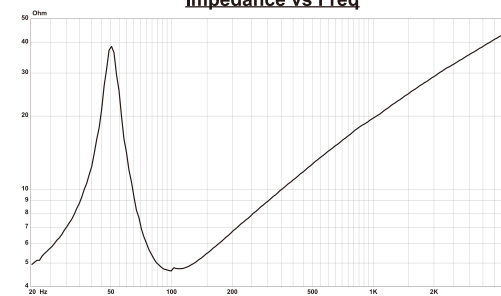

### General Specifications

Overall Dimensions	mm	215*130
RMS POWER	W	200
MAX POWER	W	400
Sensitivity	dB	82.3
Frequency Response	Hz	52-300
Voice Coil Diameter	mm	50.8
Nominal Impedance	ohms	4
DC Resistance	ohms	3.3
Magnet (OZ)	Ferrite	
Basket material	Stamped Steel Basket	
Coil Material	Copper	
Former material	Aluminum	
Cone Material	PP	
Surround material	Foam	
Voice coil winding height	mm	21.4
Gap height	mm	8
Xmax	mm	6.7
BL Product	N.A	10.9
Net weight	kg	3

### T-S Parameters

Fs	Hz	52
Mms	g	96
Cms	mm/N	0.08
Qms		5.21
Qes		0.78
Qts		0.68
Vas	L	5.2
Sd	cm <sup>2</sup>	201.06
No	%	0.21

### Dimensions

FOR REFERENCE ONLY

Impedance vs Freq

SPL vs Freq