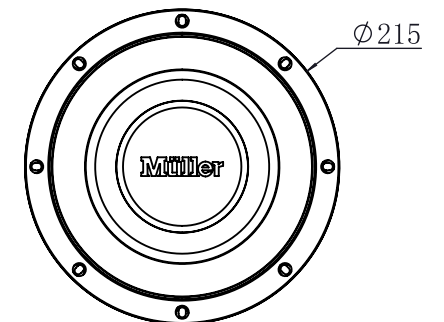

Müller

Sound der Inspiriert

USER MANUAL FOR

MUL-8S

8 INCH CAR SUBWOOFER

MUL-8S
8 Inch Car Subwoofer
Ø 2 Inch Voice Coil 4Ω

Müller
Sound der Inspiriert

General Specifications

Overall Dimensions	mm	215*130
RMS POWER	W	200
MAX POWER	W	400
Sensitivity	dB	82.3
Frequency Response	Hz	52-300
Voice Coil Diameter	mm	50.8
Nominal Impedance	ohms	4
DC Resistance	ohms	3.3
Magnet (OZ)	Ferrite	
Basket material	Stamped Steel Basket	
Coil Material	Copper	
Former material	Aluminum	
Cone Material	PP	
Surround material	Foam	
Voice coil winding height	mm	21.4
Gap height	mm	8
Xmax	mm	6.7
BL Product	N.A	10.9
Net weight	kg	3

T-S Parameters

Fs	Hz	52
Mms	g	96
Cms	mm/N	0.08
Qms		5.21
Qes		0.78
Qts		0.68
Vas	L	5.2
Sd	cm²	201.06
No	%	0.21

Dimensions